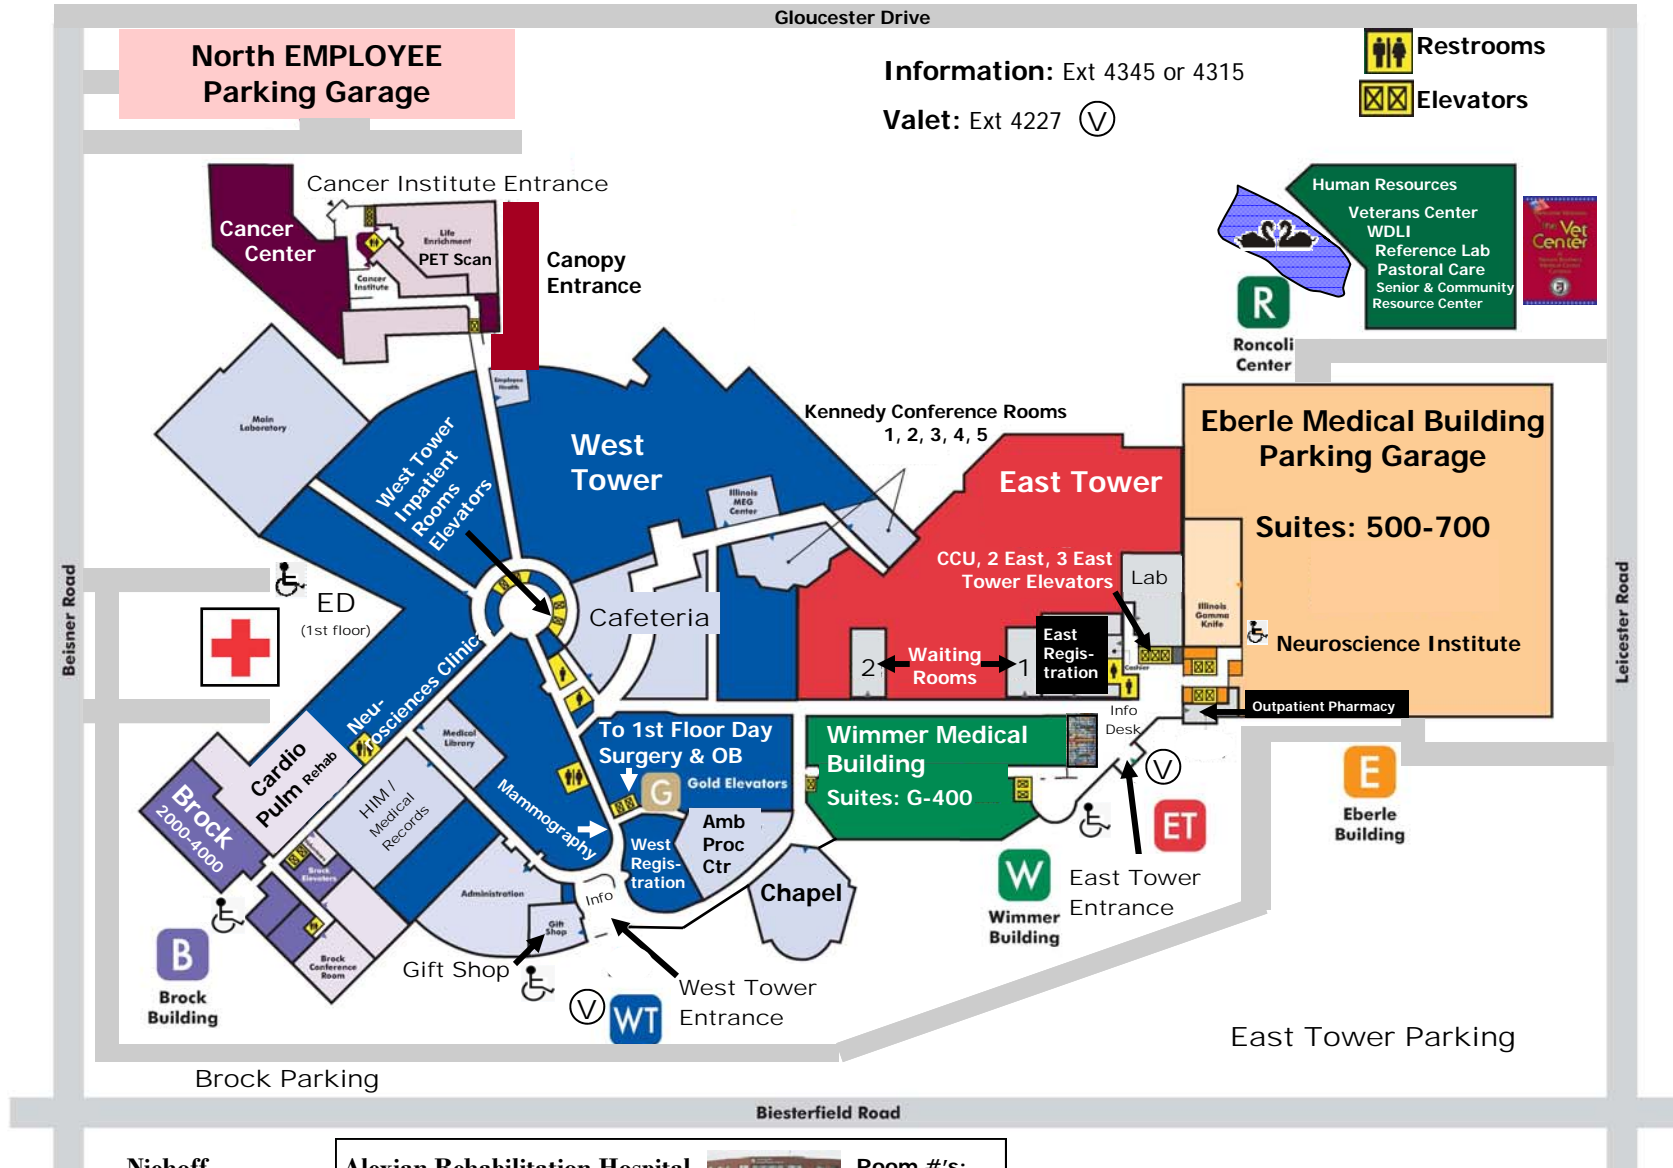

## Ground Floor Map

**Niehoff**  
955 Beisner Road

**Alexian Rehabilitation Hospital**  
935 Beisner Road

**Room #'s:**  
170 - 199  
270 - 299